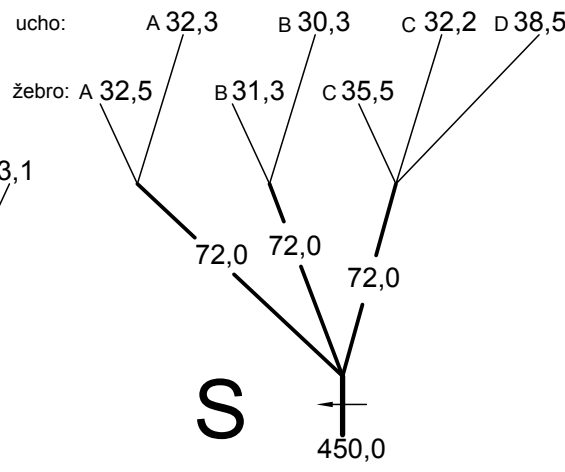

GOLDEN5 24 - Line lengths (rev6) 16.4.2018

MIDDLE OF CANOPY

Lines pretension	
- upper lines	7.5kg
- connection lines	7.5kg
- main lines	7.5kg

- SYMBOLS:
- - loop in mailon
 - - brake strap