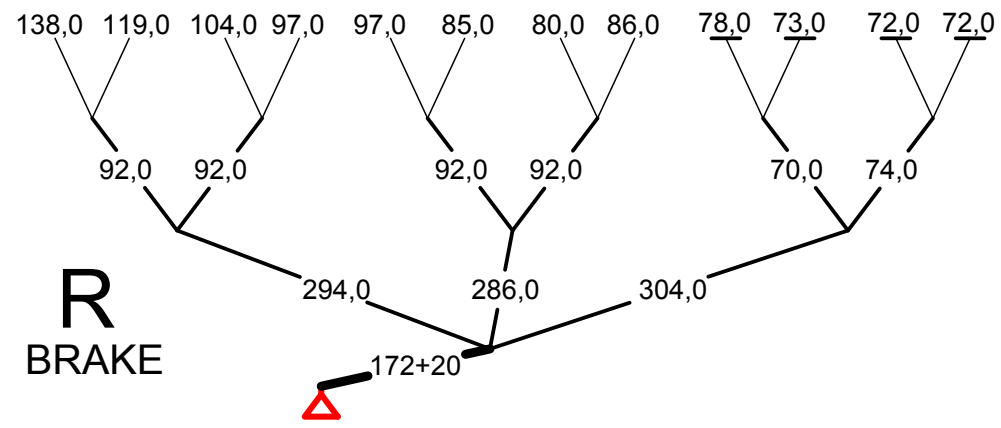

GOLDEN5 24 - Line lengths (rev6) 16.4.2018

MIDDLE OF CANOPY

Lines pretension	
- upper lines	7.5kg
- connection lines	7.5kg
- main lines	7.5kg

- SYMBOLS:
- - loop in mailon
 - - brake strap