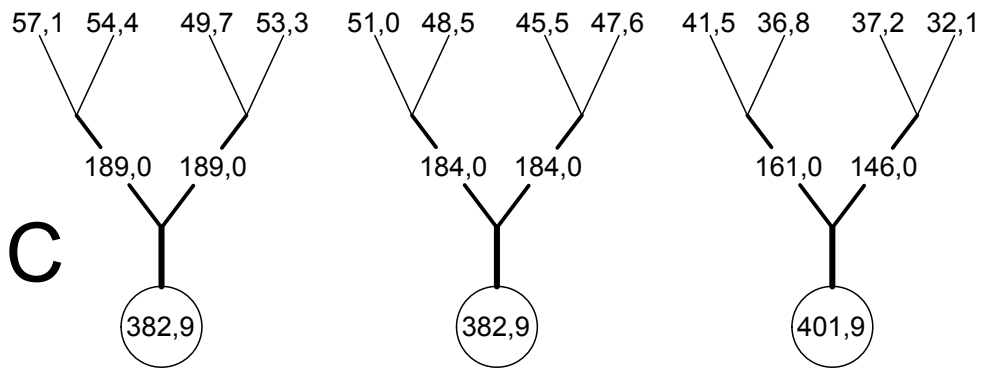

GOLDEN5 24 - Line lengths (rev6) 16.4.2018

MIDDLE OF CANOPY

Lines pretension	
- upper lines	7.5kg
- connection lines	7.5kg
- main lines	7.5kg

- SYMBOLS:
- - loop in mailon
 - - brake strap