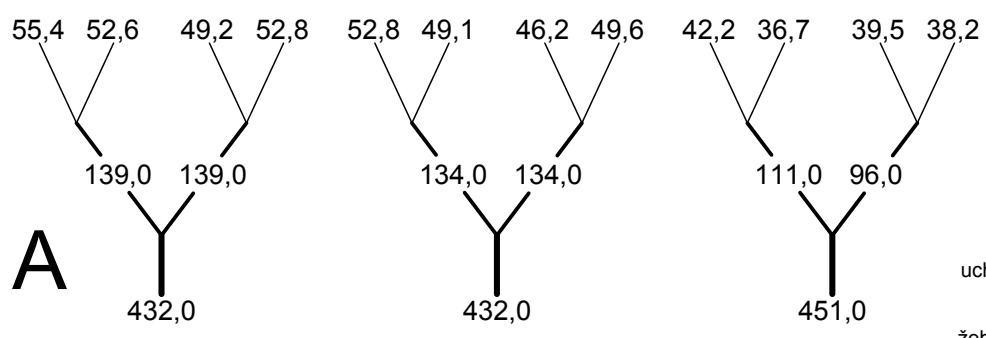

GOLDEN5 24 - Line lengths (rev6) 16.4.2018

MIDDLE OF CANOPY

Lines pretension	
- upper lines	7.5kg
- connection lines	7.5kg
- main lines	7.5kg

- SYMBOLS:
- - loop in mailon
 - - brake strap