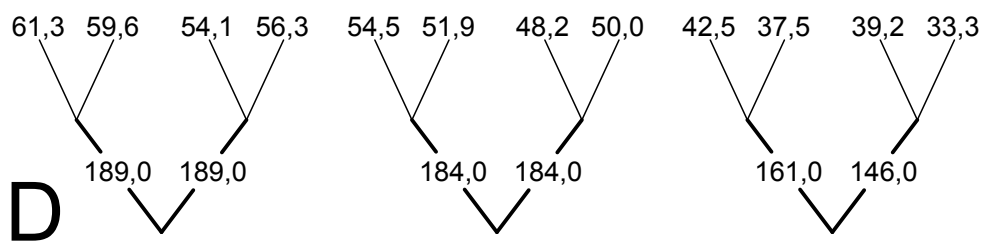

GOLDEN5 24 - Line lengths (rev6) 16.4.2018

MIDDLE OF CANOPY

Lines pretension	
- upper lines	7.5kg
- connection lines	7.5kg
- main lines	7.5kg

- SYMBOLS:
- - loop in mailon
 - - brake strap