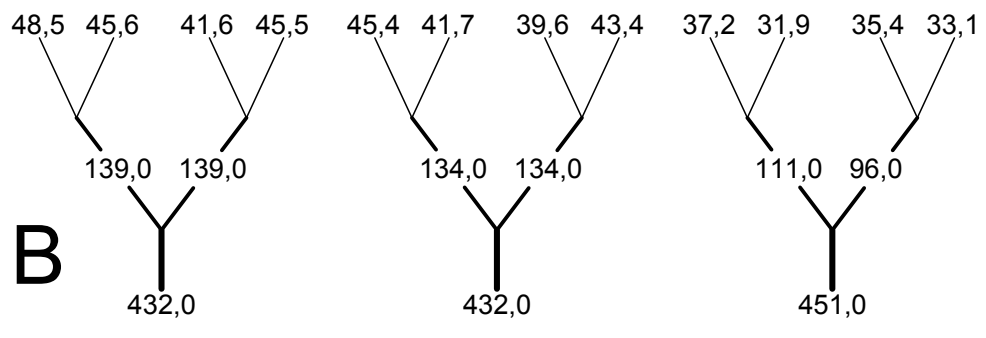

GOLDEN5 24 - Line lengths (rev6) 16.4.2018

MIDDLE OF CANOPY

Lines pretension	
- upper lines	7.5kg
- connection lines	7.5kg
- main lines	7.5kg

- SYMBOLS:
- - loop in mailon
 - - brake strap