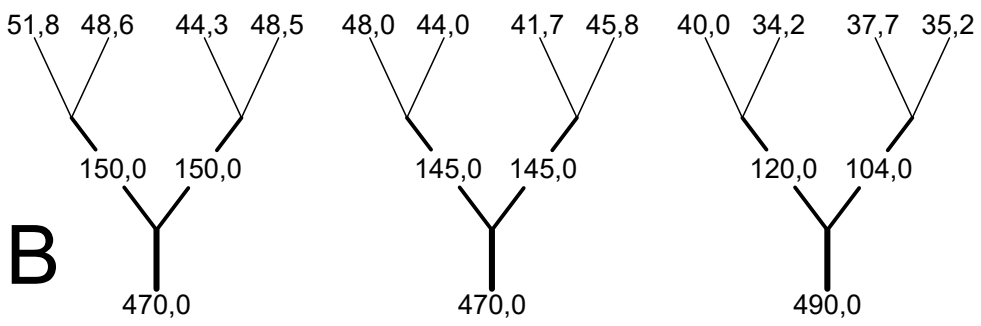

GOLDEN5 - 28 Line lengths (rev8) 17.10.2017

MIDDLE OF CANOPY

Lines pretension	
- upper lines	7.5kg
- connection lines	7.5kg
- main lines	7.5kg

- SYMBOLS:
- loop in mailon
 - $\frac{1}{2}$ - half length of splicing
 - brake strap

All dimensions in cm.