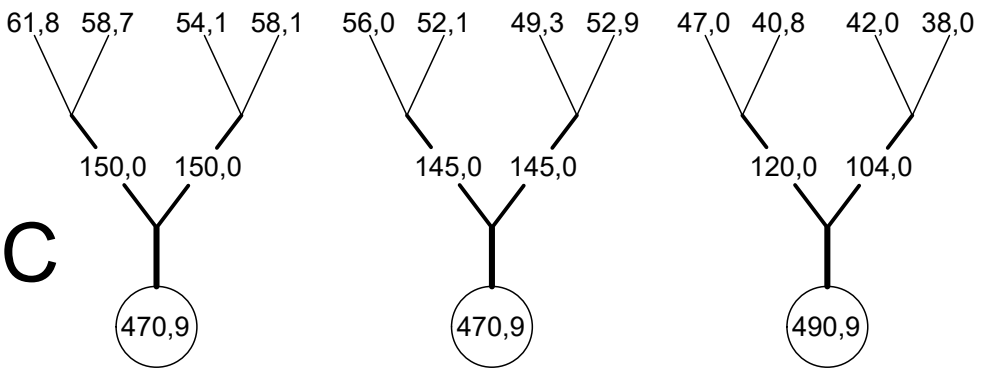

GOLDEN5 - 28 Line lengths (rev8) 17.10.2017

MIDDLE OF CANOPY

Lines pretension	
- upper lines	7.5kg
- connection lines	7.5kg
- main lines	7.5kg

- SYMBOLS:
- loop in mailon
 - $\frac{1}{2}$ - half length of splicing
 - brake strap

All dimensions in cm.