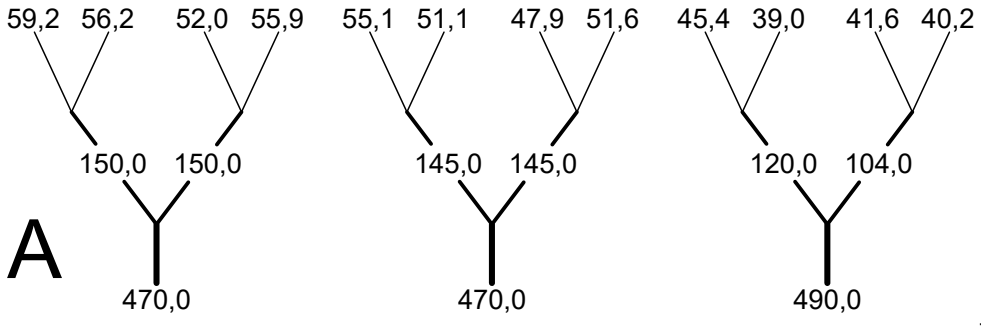

GOLDEN5 - 28 Line lengths (rev8) 17.10.2017

MIDDLE OF CANOPY

Lines pretension	
- upper lines	7.5kg
- connection lines	7.5kg
- main lines	7.5kg

- SYMBOLS:
- loop in mailon
 - $\frac{1}{2}$ - half length of splicing
 - brake strap

All dimensions in cm.