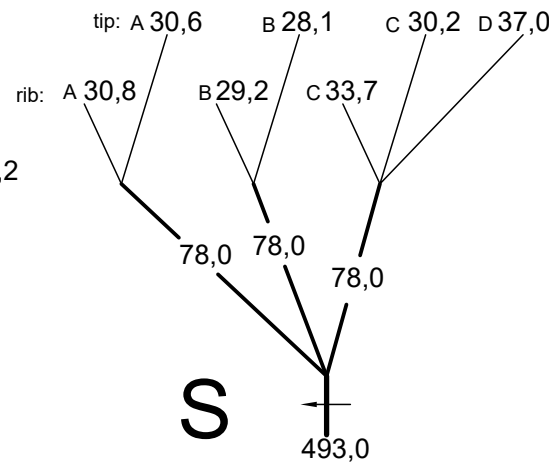

GOLDEN5 - 28 Line lengths (rev8) 17.10.2017

MIDDLE OF CANOPY

Lines pretension	
- upper lines	7.5kg
- connection lines	7.5kg
- main lines	7.5kg

- SYMBOLS:
- loop in mailon
 - $\frac{1}{2}$ - half length of splicing
 - brake strap

All dimensions in cm.