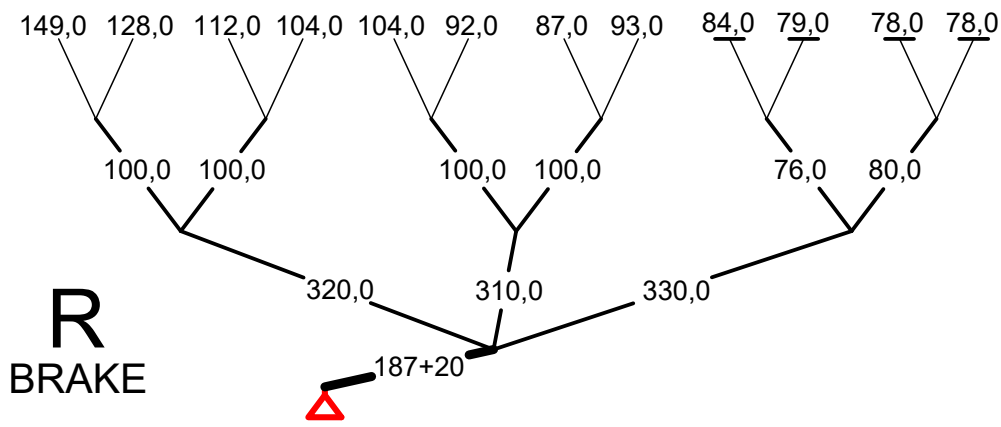

GOLDEN5 - 28 Line lengths (rev8) 17.10.2017

MIDDLE OF CANOPY

Lines pretension	
- upper lines	7.5kg
- connection lines	7.5kg
- main lines	7.5kg

- SYMBOLS:
- loop in mailon
 - $\frac{1}{2}$ - half length of splicing
 - brake strap

All dimensions in cm.