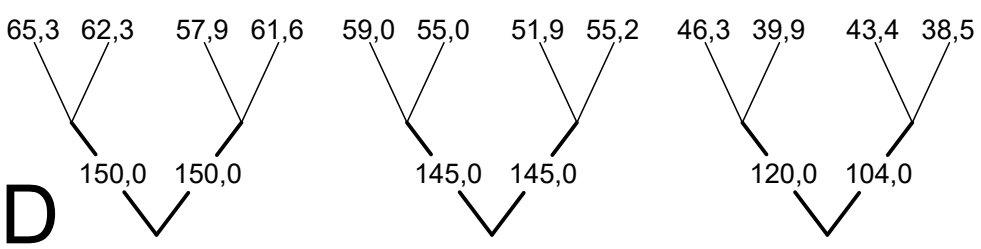

GOLDEN5 - 28 Line lengths (rev8) 17.10.2017

MIDDLE OF CANOPY

Lines pretension	
- upper lines	7.5kg
- connection lines	7.5kg
- main lines	7.5kg

- SYMBOLS:
- loop in mailon
 - $\frac{1}{2}$ - half length of splicing
 - brake strap

All dimensions in cm.