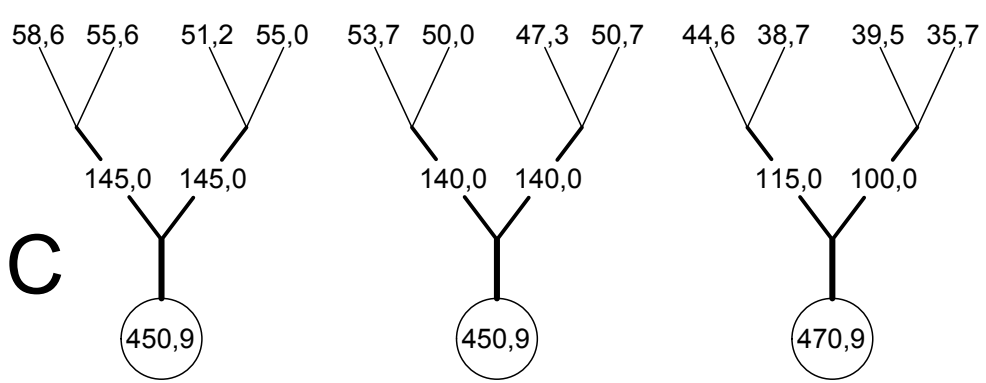

GOLDEN5 - 26 *Line lengths (rev3)* 8.11.2017

MIDDLE OF CANOPY

Lines pretension	
- upper lines	7.5kg
- connection lines	7.5kg
- main lines	7.5kg

- SYMBOLS:
- loop in mailon
 - brake strap

All dimensions in cm.