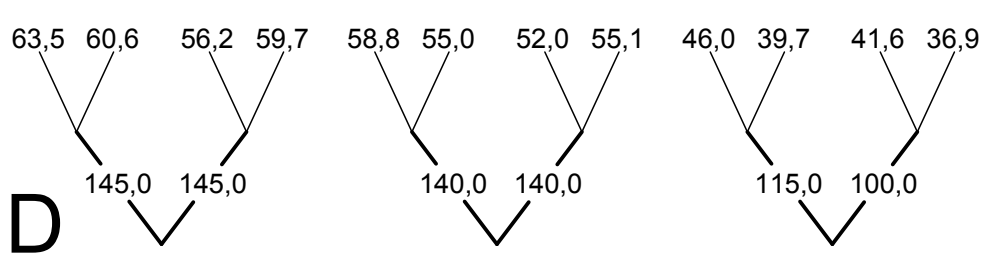

GOLDEN5 - 26 *Line lengths (rev3)* 8.11.2017

MIDDLE OF CANOPY

Lines pretension	
- upper lines	7.5kg
- connection lines	7.5kg
- main lines	7.5kg

- SYMBOLS:
- loop in mailon
 - brake strap

All dimensions in cm.