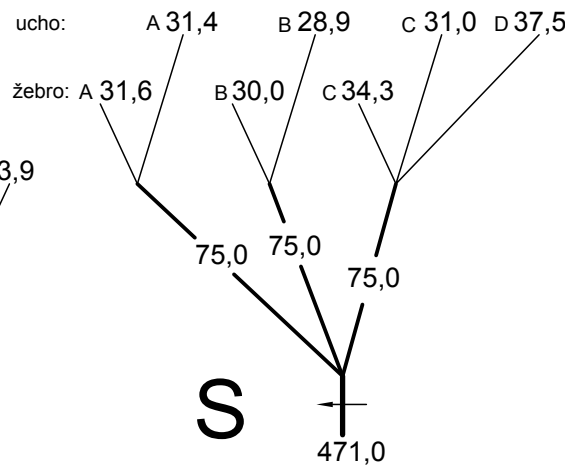

GOLDEN5 - 26 *Line lengths (rev3)* 8.11.2017

MIDDLE OF CANOPY

Lines pretension	
- upper lines	7.5kg
- connection lines	7.5kg
- main lines	7.5kg

- SYMBOLS:
- loop in mailon
 - brake strap

All dimensions in cm.