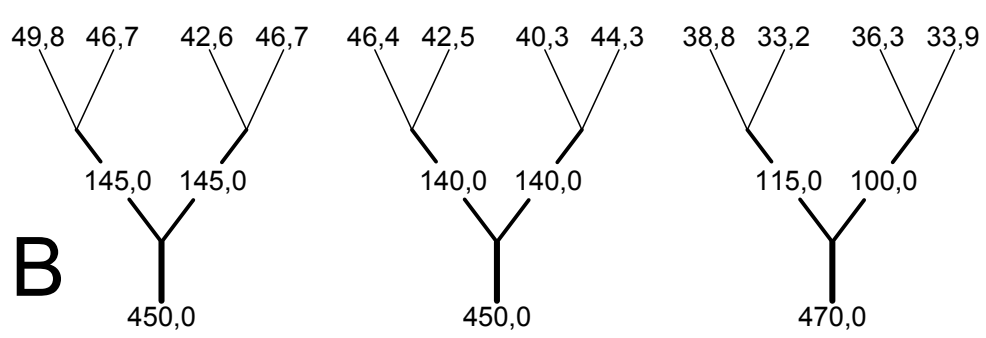

GOLDEN5 - 26 *Line lengths (rev3)* 8.11.2017

MIDDLE OF CANOPY

Lines pretension	
- upper lines	7.5kg
- connection lines	7.5kg
- main lines	7.5kg

- SYMBOLS:
- loop in mailon
 - brake strap

All dimensions in cm.