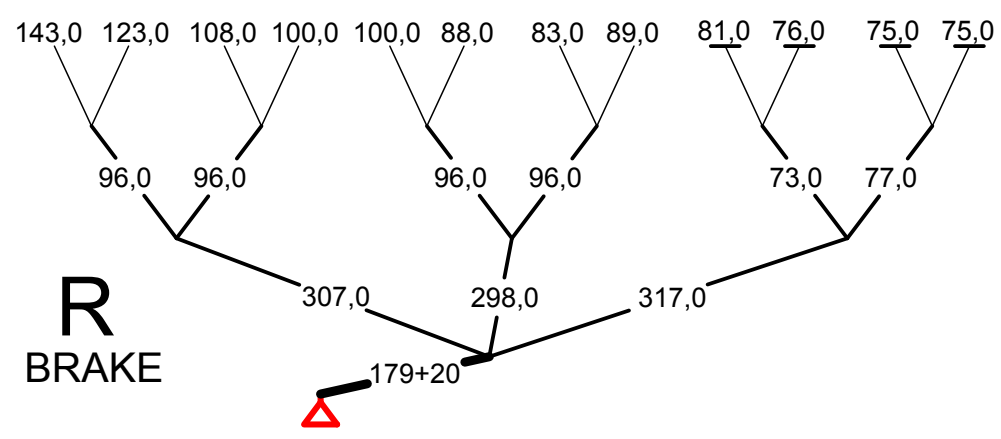

GOLDEN5 - 26 *Line lengths (rev3)* 8.11.2017

MIDDLE OF CANOPY

Lines pretension	
- upper lines	7.5kg
- connection lines	7.5kg
- main lines	7.5kg

- SYMBOLS:
- loop in mailon
 - brake strap

All dimensions in cm.