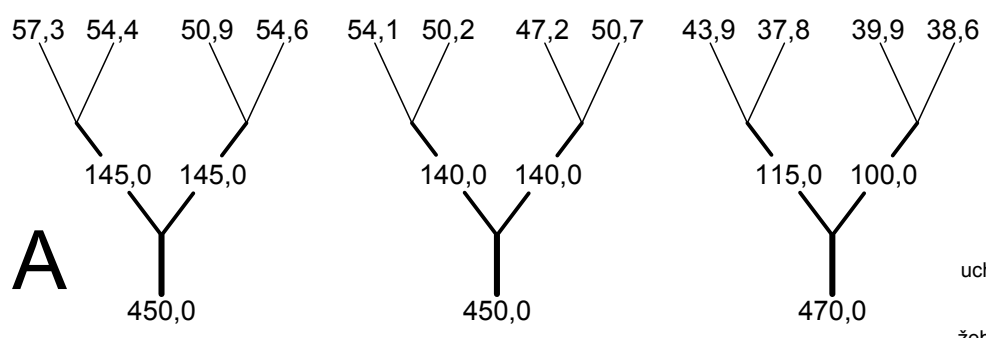

GOLDEN5 - 26 *Line lengths (rev3)* 8.11.2017

MIDDLE OF CANOPY

Lines pretension	
- upper lines	7.5kg
- connection lines	7.5kg
- main lines	7.5kg

- SYMBOLS:
- loop in mailon
 - brake strap

All dimensions in cm.