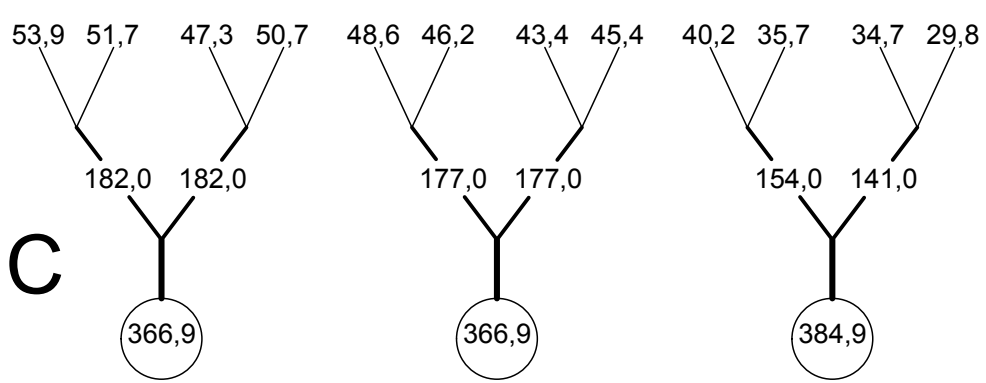

GOLDEN5 22 - Line lengths (rev2) 19.7.2018

MIDDLE OF CANOPY

Lines pretension

- upper lines 7.5kg
- connection lines 7.5kg
- main lines 7.5kg

- SYMBOLS:**
- - loop in mailon
 - - brake strap

All dimensions in cm.