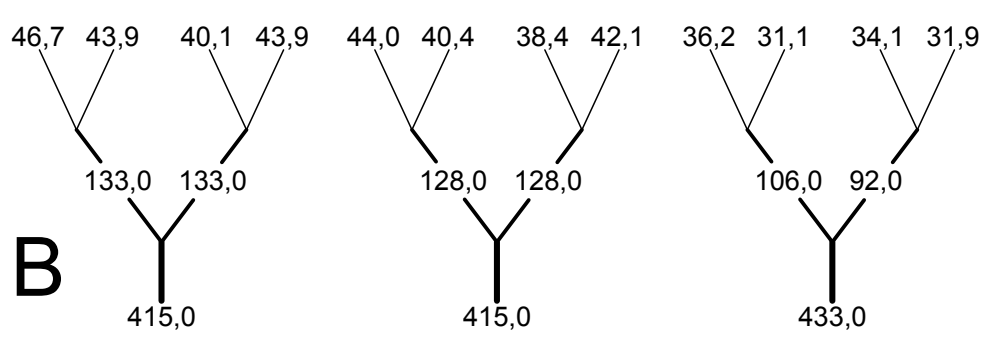

GOLDEN5 22 - Line lengths (rev2) 19.7.2018

MIDDLE OF CANOPY

Lines pretension

- upper lines 7.5kg
- connection lines 7.5kg
- main lines 7.5kg

- SYMBOLS:**
- - loop in mailon
 - - brake strap

All dimensions in cm.