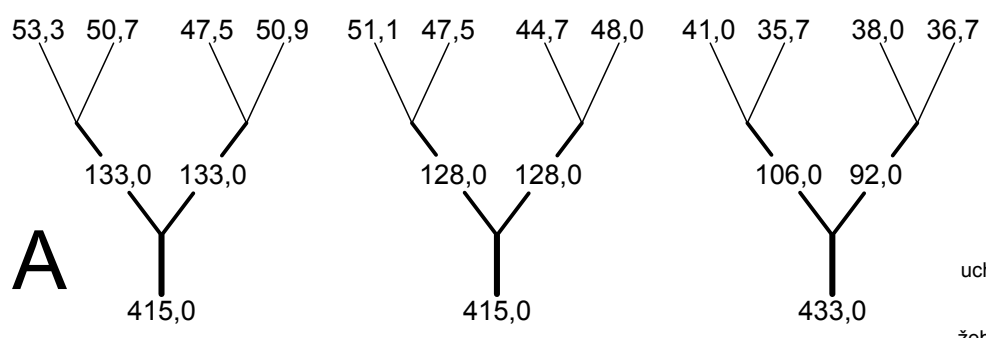

GOLDEN5 22 - Line lengths (rev2) 19.7.2018

MIDDLE OF CANOPY

Lines pretension

- upper lines 7.5kg
- connection lines 7.5kg
- main lines 7.5kg

- SYMBOLS:**
- - loop in mailon
 - - brake strap

All dimensions in cm.