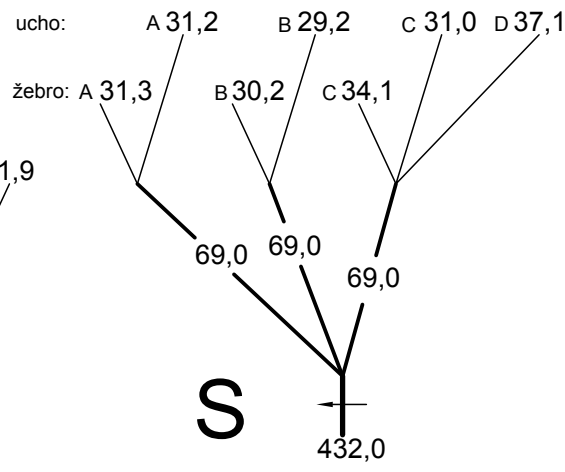

GOLDEN5 22 - Line lengths (rev2) 19.7.2018

MIDDLE OF CANOPY

Lines pretension

- upper lines 7.5kg
- connection lines 7.5kg
- main lines 7.5kg

- SYMBOLS:**
- - loop in mailon
 - - brake strap

All dimensions in cm.