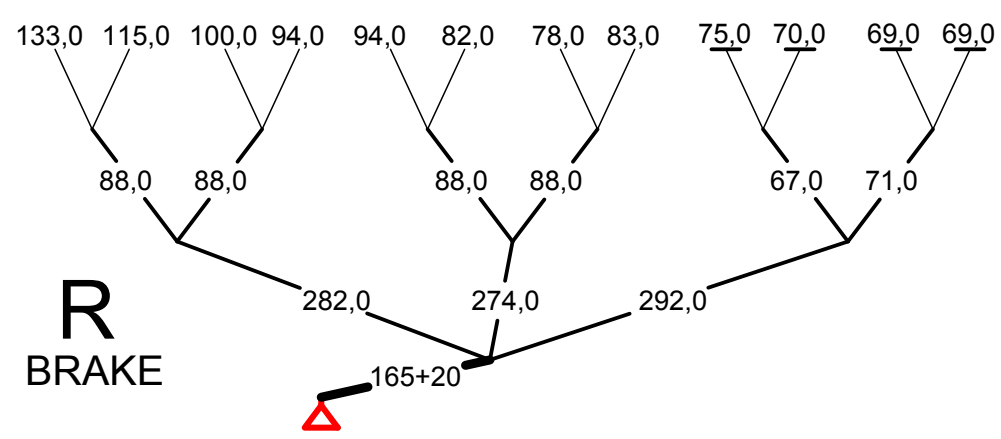

GOLDEN5 22 - Line lengths (rev2) 19.7.2018

MIDDLE OF CANOPY

Lines pretension

- upper lines 7.5kg
- connection lines 7.5kg
- main lines 7.5kg

- SYMBOLS:**
- - loop in mailon
 - - brake strap

All dimensions in cm.