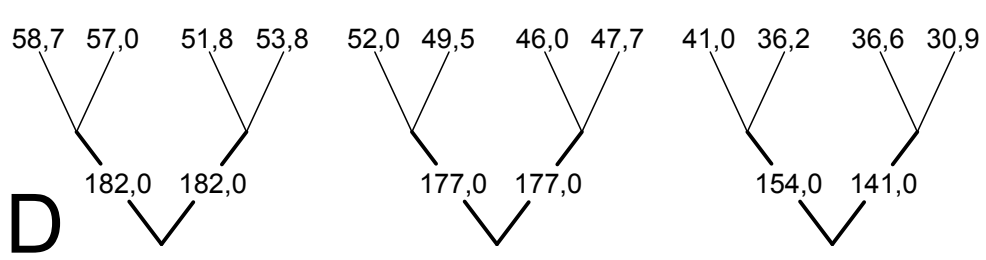

GOLDEN5 22 - Line lengths (rev2) 19.7.2018

MIDDLE OF CANOPY

Lines pretension

- upper lines 7.5kg
- connection lines 7.5kg
- main lines 7.5kg

- SYMBOLS:**
- - loop in mailon
 - - brake strap

All dimensions in cm.