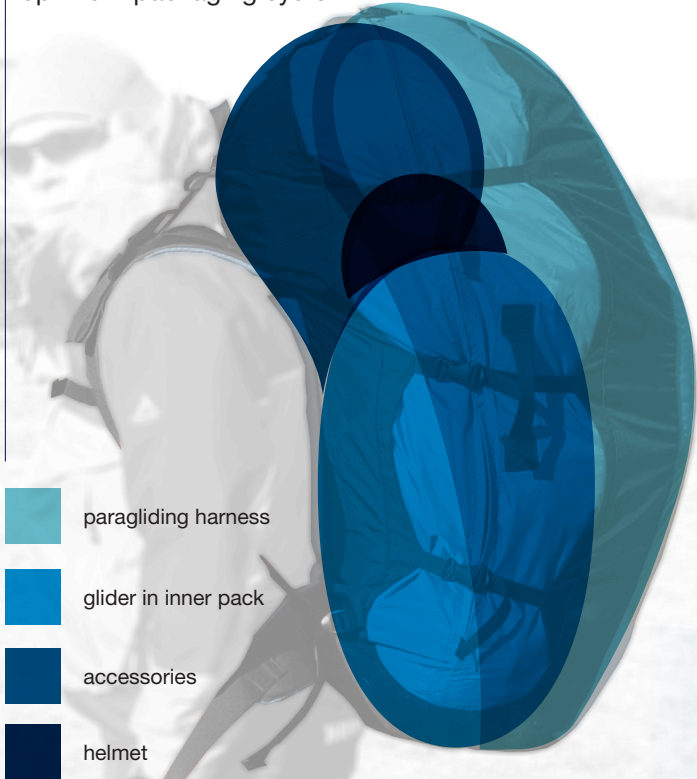

Gradient paragliding rucksack

## optimum packaging system

glider

color of glider

pilot's name

address

phone number

e-mail